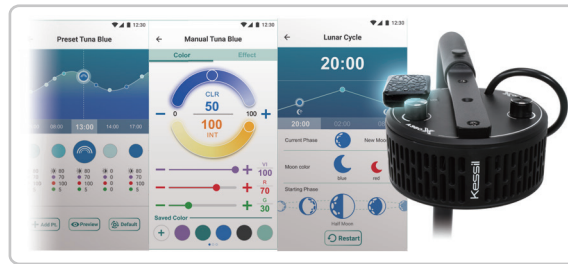

Kessil
LED Aquarium Lights

A360 
Tuna Blue · Tuna Sun

Kessil Product Family

Product	 A360X	 A360WE	 A160 H160	 A80 H80	 AP700
Power Consumption	90W max	90W max	40W max	15W max	185W max
Spectrums	Tuna Blue + RGB Tuna Sun + RY	Tuna Blue Tuna Sun	Tuna Blue (A160) Tuna Sun (A160) Tuna Flora (H160)	Tuna Blue (A80) Tuna Sun (A80) Tuna Flora (H80)	Tuna Blue + RG
Coverage	36" x 36" Mixed Reef & Moderately Planted	24" x 24" Mixed Reef & Moderately Planted	24" x 24" Soft Coral & Lightly Planted	20" x 20" Soft Coral & Lightly Planted	48" x 24" Mixed Reef & Moderately Planted
	24" x 24" SPS & Heavily Planted	18" x 18" SPS & Heavily Planted	20" x 20" Mixed Reef & Moderately Planted	18" x 18" Mixed Reef & Moderately Planted	36" x 24" SPS & Heavily Planted
Mounting Height from water	8"-12" Mixed Reef	8"-12" Mixed Reef	12" Soft Coral	6" Soft Coral	15"-18" Mixed Reef
	4"-6" SPS	6"-8" SPS	8" Mixed Reef	4" Mixed Reef	5"-8" SPS

www.kessil.com

Kessil Logic

Every tank is different - so we're giving YOU the control. Kessil Logic locks in the ideal spectrum for coral and plant growth, meaning your tank will thrive regardless of the colors you choose.

K-Link Communication

Lots of lights? Multiple tanks? No problem. Group, sort, and control up to 32 lights from one WiFi Dongle or Spectral Controller X.

Brighter & Better

Redesigned optics give the A360X 50% greater coverage than its predecessor. Want even more light? The narrow reflector accessory triples center light intensity — why buy two lights when one does the trick?

Advanced Dimming

From a gentle sunrise to the faintest moonlight—observe natural day/night cycles and lunar phases with smooth dimming down to 0.1%.

Vortex Fan

There's enough maintenance required on your tank as it is. The A360X's new vortex fan prevents accumulation of dust and debris; reducing the need for cleaning.