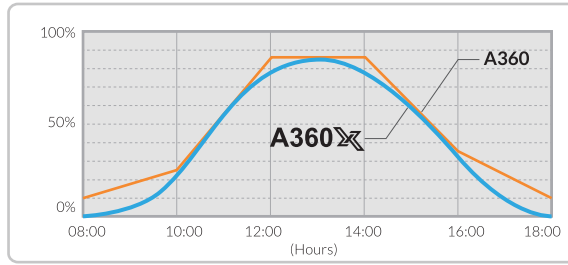

Kessil
LED Aquarium Lights

A360 
Tuna Blue · Tuna Sun

Kessil Product Family

Product	 A360X	 A360WE	 A160 H160	 A80 H80	 AP700
Power Consumption	90W max	90W max	40W max	15W max	185W max
Spectrums	Tuna Blue + RGB Tuna Sun + RY	Tuna Blue Tuna Sun	Tuna Blue (A160) Tuna Sun (A160) Tuna Flora (H160)	Tuna Blue (A80) Tuna Sun (A80) Tuna Flora (H80)	Tuna Blue + RG
Coverage	36" x 36" Mixed Reef & Moderately Planted	24" x 24" Mixed Reef & Moderately Planted	24" x 24" Soft Coral & Lightly Planted	20" x 20" Soft Coral & Lightly Planted	48" x 24" Mixed Reef & Moderately Planted
	24" x 24" SPS & Heavily Planted	18" x 18" SPS & Heavily Planted	20" x 20" Mixed Reef & Moderately Planted	18" x 18" Mixed Reef & Moderately Planted	36" x 24" SPS & Heavily Planted
Mounting Height from water	8"-12" Mixed Reef	8"-12" Mixed Reef	12" Soft Coral	6" Soft Coral	15"-18" Mixed Reef
	4"-6" SPS	6"-8" SPS	8" Mixed Reef	4" Mixed Reef	5"-8" SPS

K-Link Communication

Lots of lights? Multiple tanks? No problem. Group, sort, and control up to 32 lights from one WiFi Dongle or Spectral Controller X.

Brighter & Better

Redesigned optics give the A360X 50% greater coverage than its predecessor. Want even more light? The narrow reflector accessory triples center light intensity — why buy two lights when one does the trick?