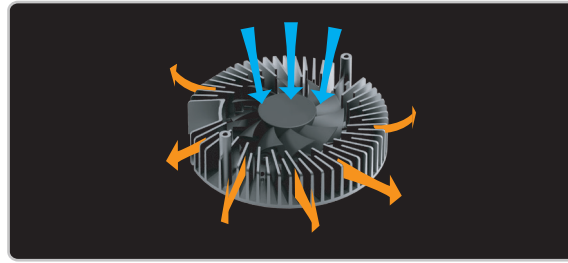

K-Link Communication

Lots of lights? Multiple tanks? No problem. Group, sort, and control up to 32 lights from one WiFi Dongle or Spectral Controller X.

Brighter & Better

Redesigned optics give the A360X 50% greater coverage than its predecessor. Want even more light? The narrow reflector accessory triples center light intensity — why buy two lights when one does the trick?

Advanced Dimming

From a gentle sunrise to the faintest moonlight—observe natural day/night cycles and lunar phases with smooth dimming down to 0.1%.

Vortex Fan

There's enough maintenance required on your tank as it is. The A360X's new vortex fan prevents accumulation of dust and debris; reducing the need for cleaning.