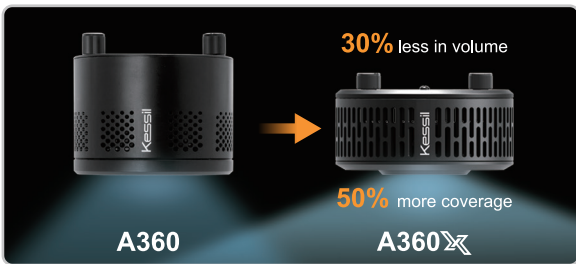

Kessil
LED Aquarium Lights

A360 
Tuna Blue · Tuna Sun

Kessil Product Family

Product	 A360X	 A360WE	 A160 H160	 A80 H80	 AP700
Power Consumption	90W max	90W max	40W max	15W max	185W max
Spectrums	Tuna Blue + RGB Tuna Sun + RY	Tuna Blue Tuna Sun	Tuna Blue (A160) Tuna Sun (A160) Tuna Flora (H160)	Tuna Blue (A80) Tuna Sun (A80) Tuna Flora (H80)	Tuna Blue + RG
Coverage	36" x 36" Mixed Reef & Moderately Planted	24" x 24" Mixed Reef & Moderately Planted	24" x 24" Soft Coral & Lightly Planted	20" x 20" Soft Coral & Lightly Planted	48" x 24" Mixed Reef & Moderately Planted
	24" x 24" SPS & Heavily Planted	18" x 18" SPS & Heavily Planted	20" x 20" Mixed Reef & Moderately Planted	18" x 18" Mixed Reef & Moderately Planted	36" x 24" SPS & Heavily Planted
Mounting Height from water	8"-12" Mixed Reef	8"-12" Mixed Reef	12" Soft Coral	6" Soft Coral	15"-18" Mixed Reef
	4"-6" SPS	6"-8" SPS	8" Mixed Reef	4" Mixed Reef	5"-8" SPS

www.kessil.com

Kessil Logic

Every tank is different - so we're giving YOU the control. Kessil Logic locks in the ideal spectrum for coral and plant growth, meaning your tank will thrive regardless of the colors you choose.

K-Link Communication

Lots of lights? Multiple tanks? No problem. Group, sort, and control up to 32 lights from one WiFi Dongle or Spectral Controller X.

Brighter & Better

Redesigned optics give the A360X 50% greater coverage than its predecessor. Want even more light? The narrow reflector accessory triples center light intensity — why buy two lights when one does the trick?